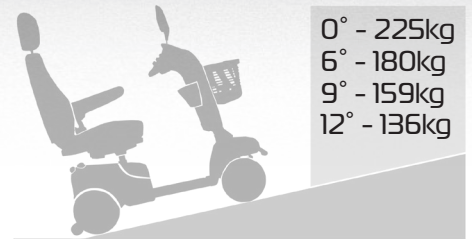

10 YEAR WARRANTY
terms and conditions apply

BLUE
889XLB

RED
889XLR

ROCKY 4

FEATURES

- NEW contoured high back swivel seat
- Sliding / rotating / height adjustable seat
- Angle adjustable backrest
- Height adjustable headrest
- Width / angle adjustable flip up armrests
- User friendly controls
- S drive control system
- Padded loop handlebar
- Fingertip operated forward / reverse drive
- Variable speed settings
- Battery power indicator
- A and C USB ports
- Angle adjustable tiller (gas assist)
- Tiller storage pocket
- Adjustable rear vision mirrors
- Removable basket with carry handle
- Horn
- LED twin headlights
- Indicators / hazard lights
- Tail / brake lights
- Rear wheel drive
- Front and rear adjustable suspension
- Pneumatic tyres
- Fluted rims
- Electromagnetic brake
- Front nudge bar

SHOPPRIDER strives to provide the highest quality products possible that are subject to change without notice.

SHOPRIDER®

mobility

2024
MODEL UPGRADES

ROCKY 4

SPECIFICATIONS

- Overall size (minimum settings): **1440mm (L) x 700mm (W) x 1300mm (H)**
- Turning Circle: **1800mm**
- Speed: **10km/h**
- Maximum range: **Up to 40km**
- Safe climb angle: **9°**
- Maximum climb angle: **12°**
- Motor: **2.0Hp high torque motor (4 pole)**
- Batteries: **2 x 75 Amp minimum (supplied)**
- Charger: **8 Amp**
- Front / rear tyres (Pneumatic): **Ø330 x 100mm / (4.00-5)**
- Product Weight: **146kg (with batteries)**
- Maximum User Weight: **225kg (on flat ground)**